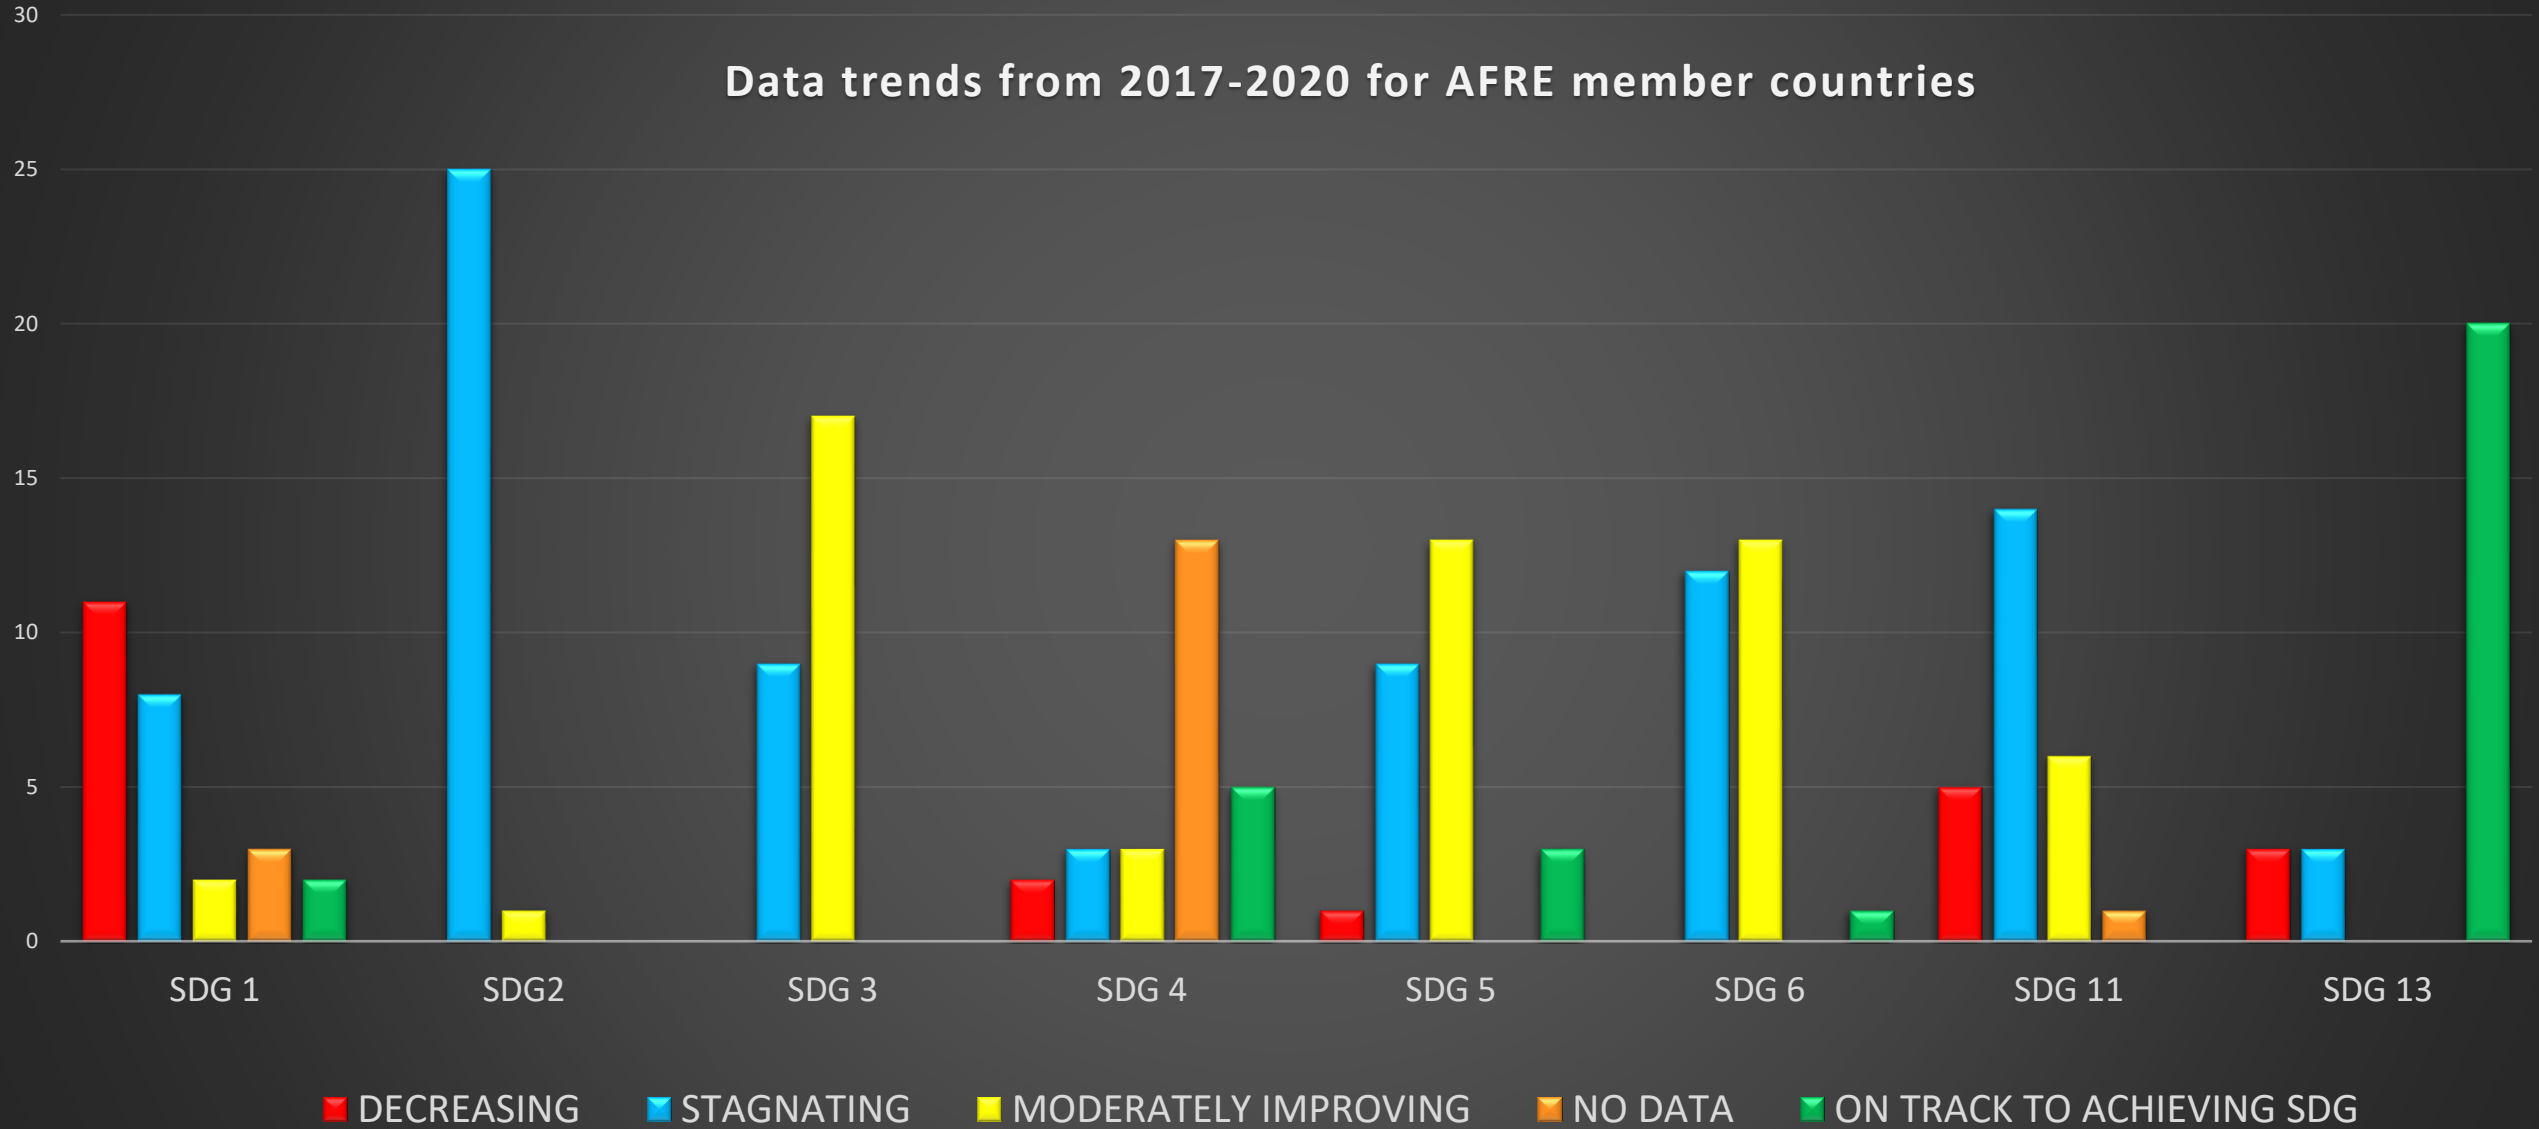

# Status of SDG implementation.

member states have major challenges with implementation of sample SDGs as at 2020

# Trends in SDG implementation

Data trends from 2017-2020 for AFRE member countries

## Member states have major challenges with implementation of sample SDG as at 2020

**Status**

## Data trends from 2017-2020 for AFROSAI-E member countries

**Trend**