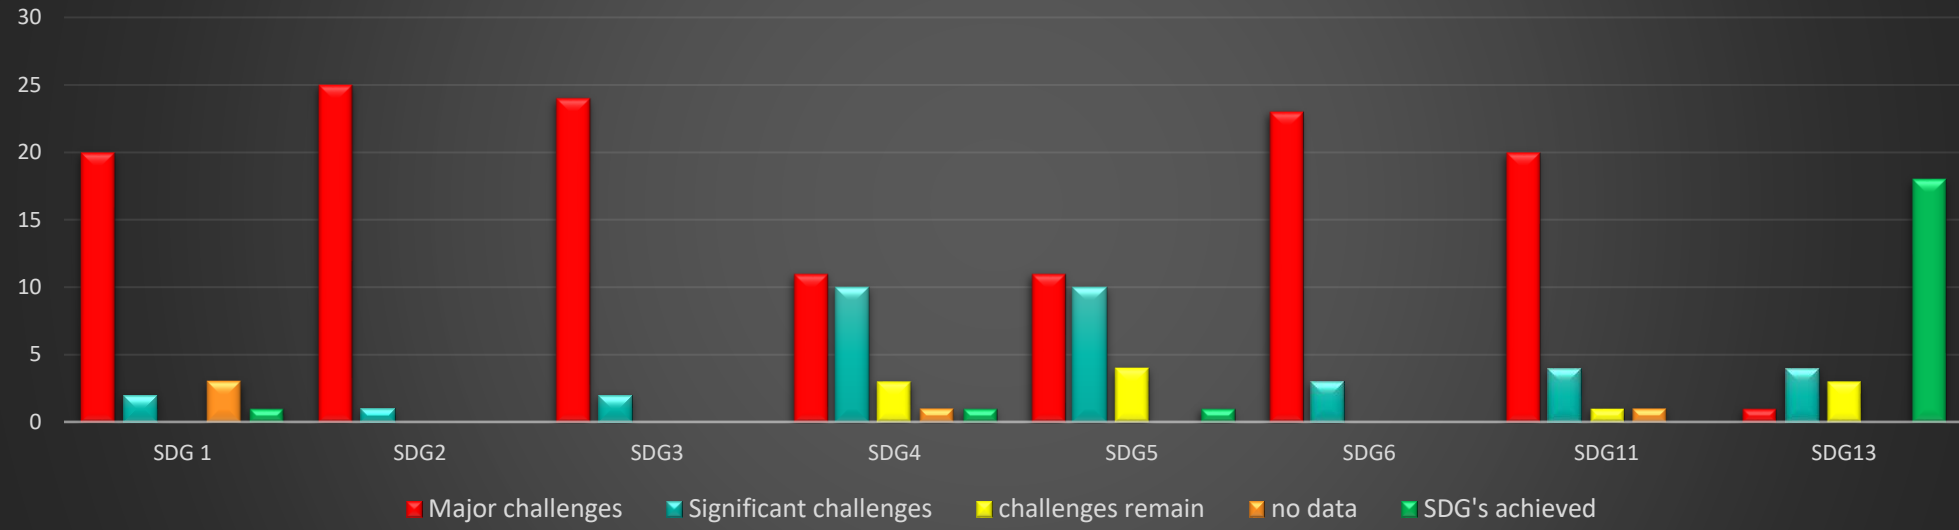

# Status of SDG implementation.

member states have major challenges with implementation of sample SDGs as at 2020

# Trends in SDG implementation

Data trends from 2017-2020 for AFRE member countries

## Member states have major challenges with implementation of sample SDG as at 2020

**Status**