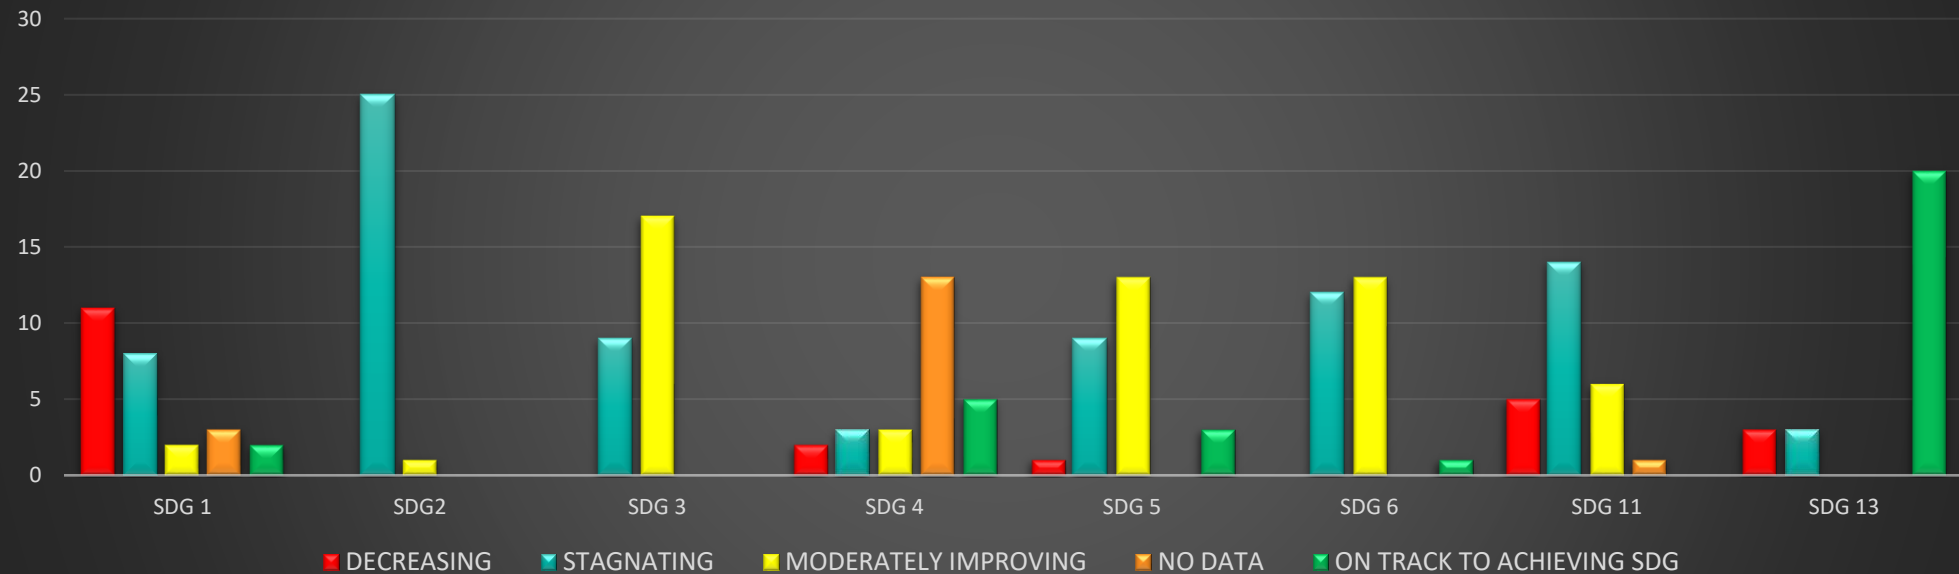

# Status of SDG implementation.

member states have major challenges with implementation of sample SDGs as at 2020

# Trends in SDG implementation

Data trends from 2017-2020 for AFRE member countries

## Member states have major challenges with implementation of sample SDG as at 2020

**Status**

## Data trends from 2017-2020 for AFROSAI-E member countries

**Trend**