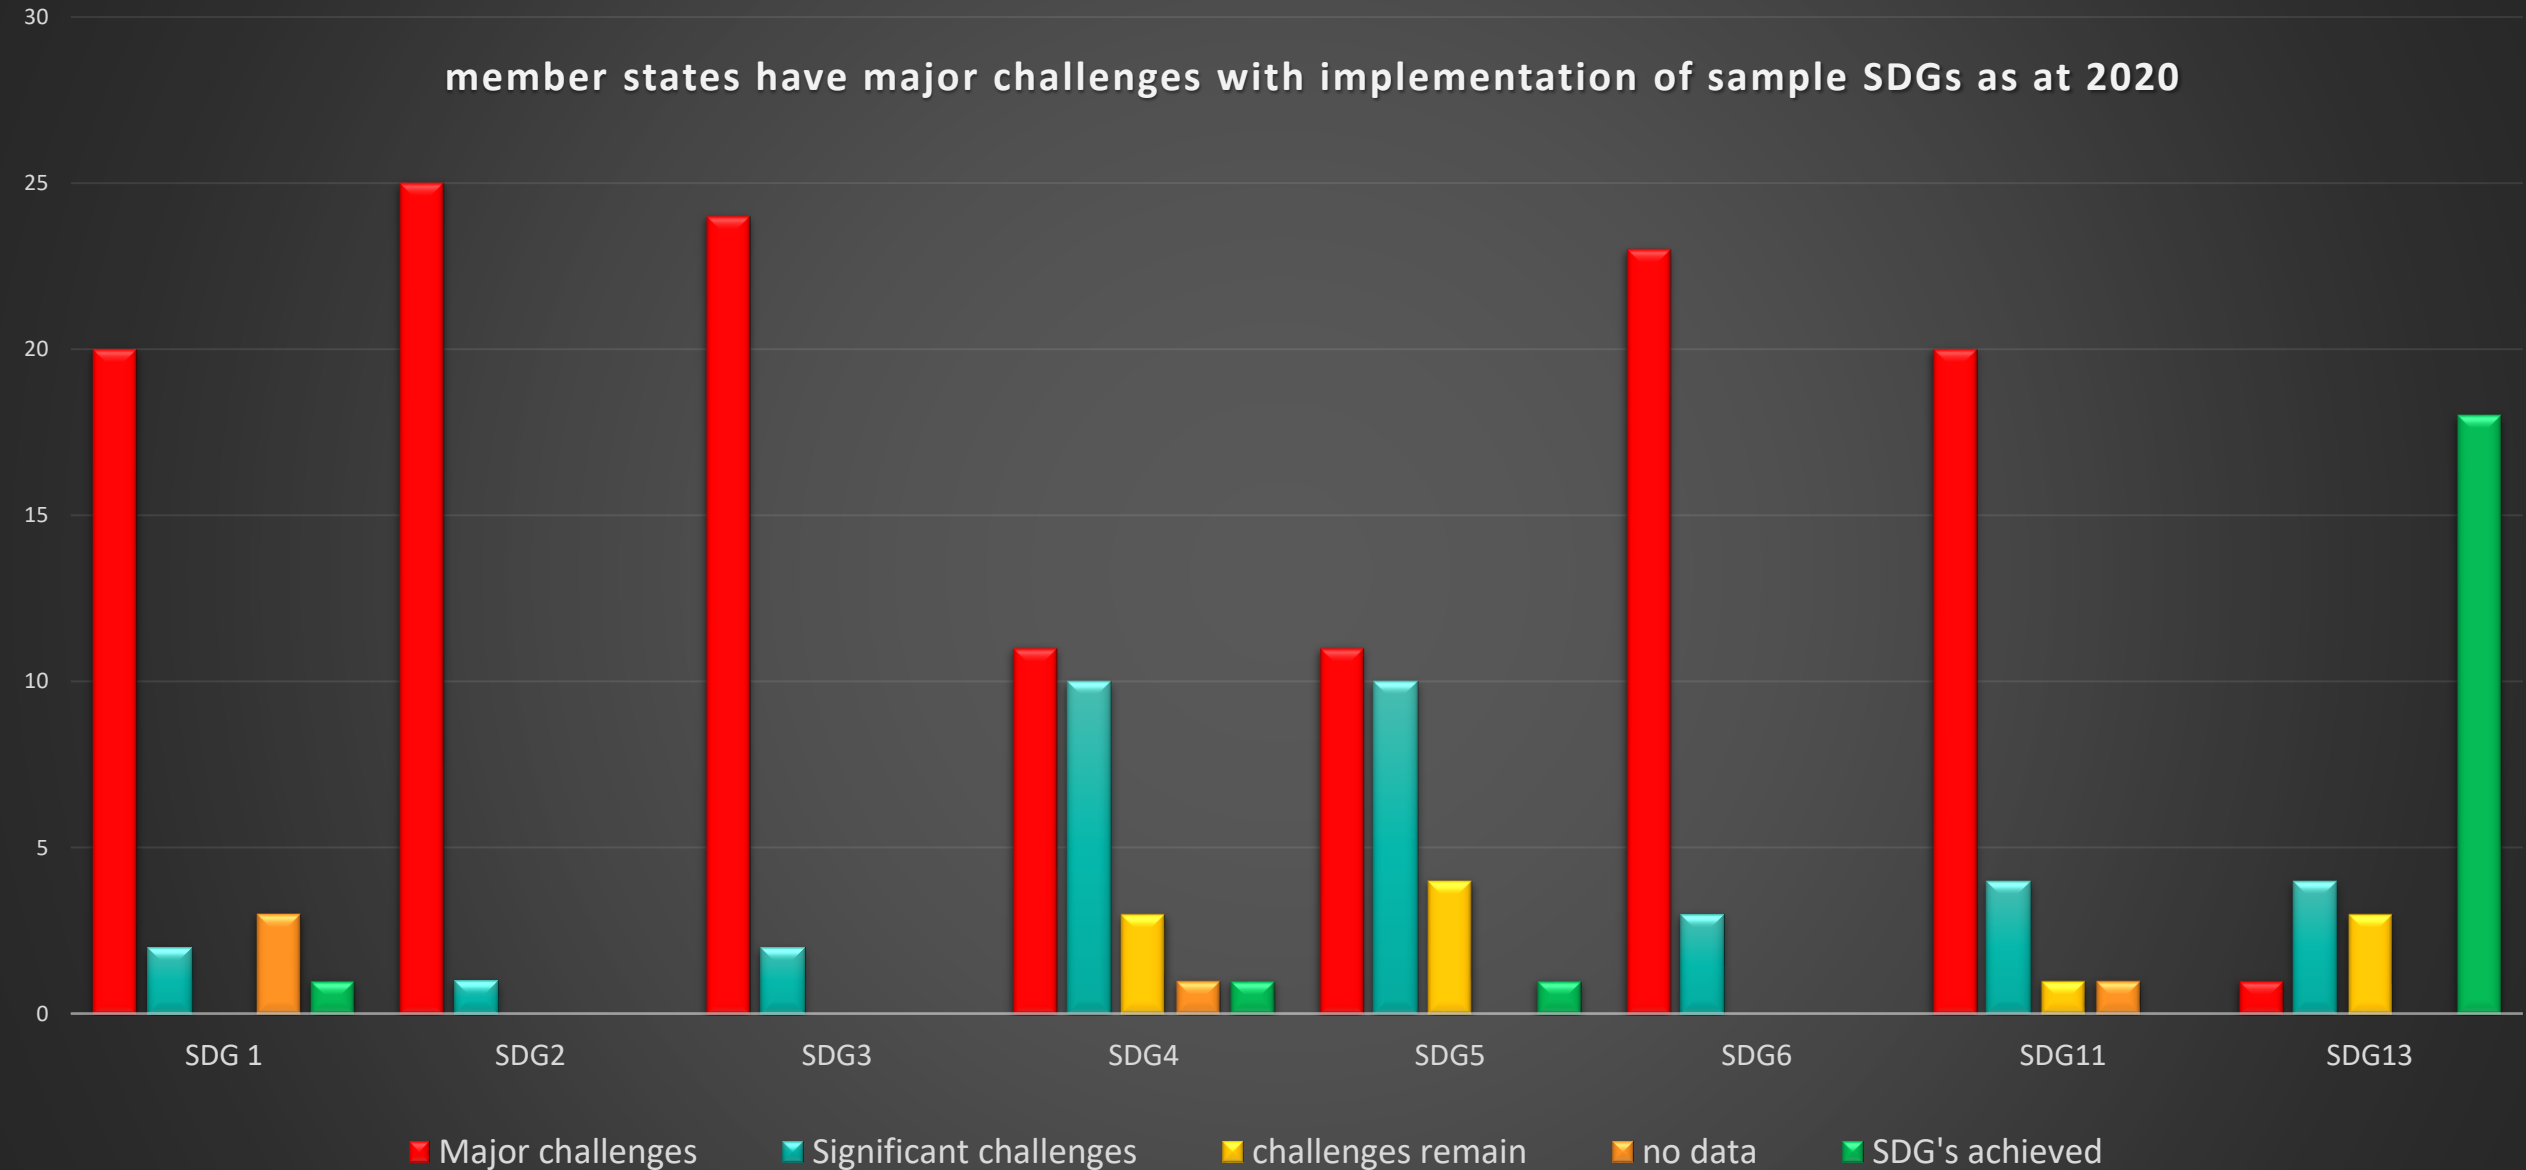

# Status of SDG implementation.

member states have major challenges with implementation of sample SDGs as at 2020

# Trends in SDG implementation

Data trends from 2017-2020 for AFRE member countries

## Member states have major challenges with implementation of sample SDG as at 2020

**Status**